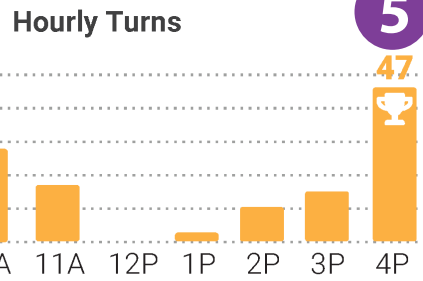

Stars: Teachers can earn up to five stars per report. This number reflects the total stars earned for **this LENA Day only**.

Total stars in this sequence: This number reflects the total stars earned up through the most recent LENA Day.

Daily Turns shows the average number of conversational turns (adult-child interactions) per hour on each LENA Day.

You earned **1 Room Average Star** because Daily Turns are higher than the average of the 3 previous day(s)!

The hourly graphs in the right-hand column show average adult words and turns across each hour of the day on the most recent LENA Day.

Daily Adult Words shows adult word count estimates. LENA does not recognize specific words. It estimates word counts based on syllable counts and sound distributions.

— Average in home environment for similar average age
 — Typical range in child care for similar average age

Daily graphs show the average hourly Words or Turns per child on a LENA Day.
Hourly graphs show the average Words or Turns per child in an hour.