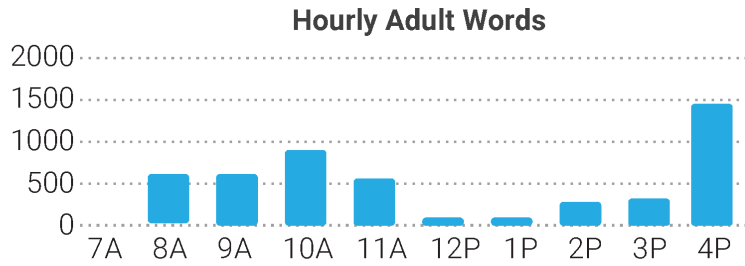

Stars: Teachers can earn up to five stars per report. This number reflects the total stars earned for **this LENA Day only**.

Total stars in this sequence: This number reflects the total stars earned up through the most recent LENA Day.

Daily Turns shows the average number of conversational turns (adult-child interactions) per hour on each LENA Day.

You earned **1 Room Average Star** because Daily Turns are higher than the average of the 3 previous day(s)!

The hourly graphs in the right-hand column show average adult words and turns across each hour of the day on the most recent LENA Day.

Daily Adult Words shows adult word count estimates. LENA does not recognize specific words. It estimates word counts based on syllable counts and sound distributions.

— Average in home environment for similar average age
 — Typical range in child care for similar average age

Daily graphs show the average hourly Words or Turns per child on a LENA Day.
Hourly graphs show the average Words or Turns per child in an hour.