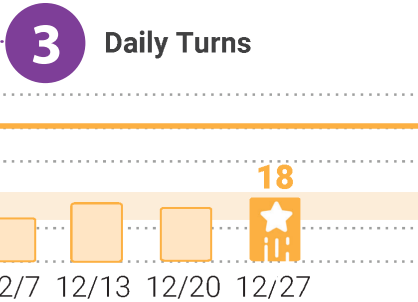

Stars: Teachers can earn up to five stars per report. This number reflects the total stars earned for **this LENA Day only**.

Total stars in this sequence: This number reflects the total stars earned up through the most recent LENA Day.

Daily Turns shows the average number of conversational turns (adult-child interactions) per hour on each LENA Day.

You earned **1 Room Average Star** because Daily Turns are higher than the average of the 3 previous day(s)!

The hourly graphs in the right-hand column show average adult words and turns across each hour of the day on the most recent LENA Day.

Daily Adult Words shows adult word count estimates. LENA does not recognize specific words. It estimates word counts based on syllable counts and sound distributions.

You earned **1 Interaction Star** because all children experienced **5 or more** turns per hour on average!

Average turns over time:

This number shows a child's progress week by week, with the darkest bar indicating the most recent LENA Day. Any gaps in the graph indicate that the child did not participate in that LENA Day.