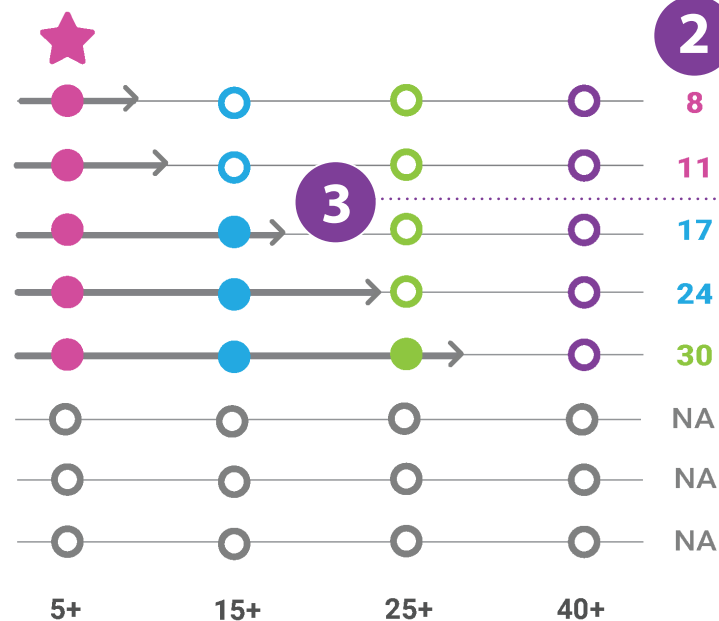

— Average in home environment for similar average age
 — Typical range in child care for similar average age

Daily graphs show the average hourly Words or Turns per child on a LENA Day.
Hourly graphs show the average Words or Turns per child in an hour.

You earned **1 Interaction Star** because all children experienced **5 or more** turns per hour on average!

Average turns over time:

This number shows a child's progress week by week, with the darkest bar indicating the most recent LENA Day. Any gaps in the graph indicate that the child did not participate in that LENA Day.

1

	Khalil (46 m)
	Kairo (41 m)
	Makayla (48 m)
	Axel (46 m)
	Sage (41 m)
	Skyla (37 m)
	Kayrn (48 m)
	Mariana (39 m)

Interaction Chart: Daily Turns per Child

Average hourly turns: This number shows the average turns each child experienced per hour.

Progress relative to benchmarks: The turns each child experiences are plotted against **nationwide benchmarks** gathered from thousands of children.

Goal met: The clapping hands icon appears when a child meets a new benchmark or goal.