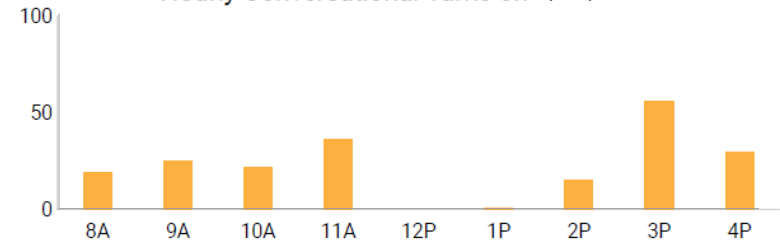

CONFIDENTIAL

Rainbow Center - S05 Rainbow - Purple - 2020 Fall - 5/24/22

Hourly counts for adult words, conversational turns, and child vocalizations for the highlighted day.

Axel Purple (46 months as of 5/24/22)

1 Average Hourly Adult Words

Hourly Adult Words on 5/24/22

Average Hourly Turns: The average back-and-forth interactions between the child and adults week by week.

2 Average Hourly Conversational Turns

Hourly Conversational Turns on 5/24/22