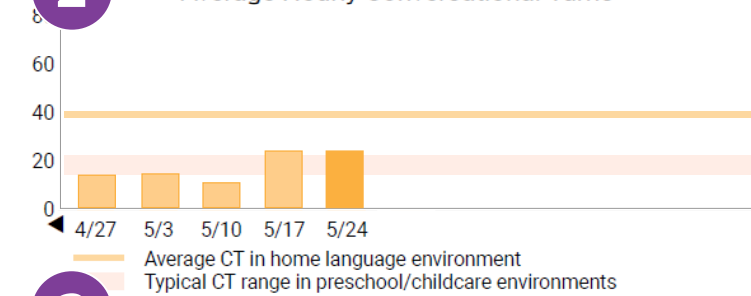

CONFIDENTIAL

Rainbow Center - S05 Rainbow - Purple - 2020 Fall - 5/24/22

Hourly counts for adult words, conversational turns, and child vocalizations for the highlighted day.

Axel Purple (46 months as of 5/24/22)

1 Average Hourly Adult Words

Hourly Adult Words on 5/24/22

Average Hourly Turns: The average back-and-forth interactions between the child and adults week by week.

2 Average Hourly Conversational Turns

Hourly Conversational Turns on 5/24/22

4

06-03-2022, 3:26:29 PM

Aggregated reporting: This report can be generated at the room, site, or account level to show impact and celebrate success. This example celebrates a whole county's use of LENA Grow!