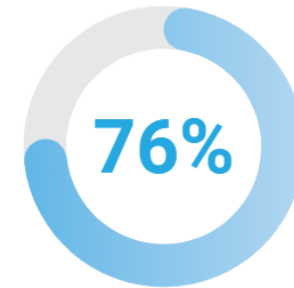

of children were experiencing **15 or more turns per hour**

By the end of the program...