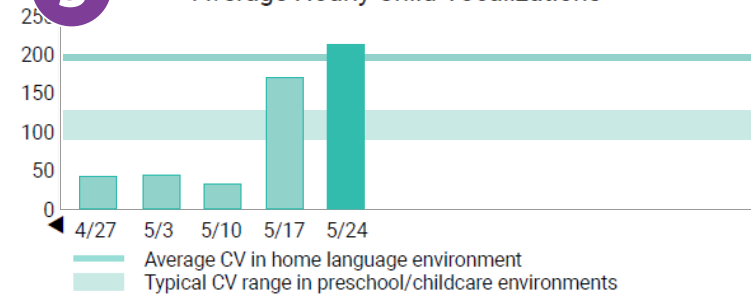

CONFIDENTIAL

Rainbow Center - S05 Rainbow - Purple - 2020 Fall - 5/24/22

Hourly counts for adult words, conversational turns, and child vocalizations for the highlighted day.

Axel Purple (46 months as of 5/24/22)

1 Average Hourly Adult Words

Hourly Adult Words on 5/24/22

Average Hourly Turns: The average back-and-forth interactions between the child and adults week by week.

2 Average Hourly Conversational Turns

Hourly Conversational Turns on 5/24/22

3 Average Hourly Child Vocalizations

Hourly Child Vocalizations on 5/24/22

Average Hourly Child Vocalizations: The average number of vocalizations expressed by the child, indicating opportunities for adult engagement.

4

06-03-2022, 3:26:29 PM

Aggregated reporting: This report can be generated at the room, site, or account level to show impact and celebrate success. This example celebrates a whole county's use of LENA Grow!