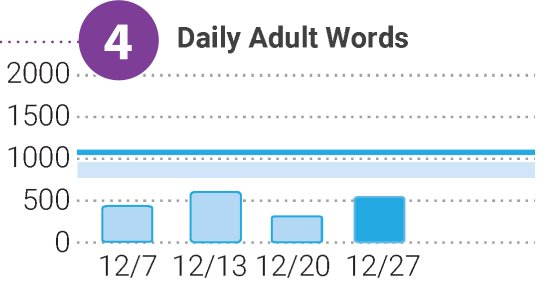

Stars: Teachers can earn up to five stars per report. This number reflects the total stars earned for **this LENA Day only**.

Total stars in this sequence: This number reflects the total stars earned up through the most recent LENA Day.

Daily Turns shows the average number of conversational turns (adult-child interactions) per hour on each LENA Day.

You earned **1 Room Average Star** because Daily Turns are higher than the average of the 3 previous day(s)!

The hourly graphs in the right-hand column show average adult words and turns across each hour of the day on the most recent LENA Day.

Daily Adult Words shows adult word count estimates. LENA does not recognize specific words. It estimates word counts based on syllable counts and sound distributions.

— Average in home environment for similar average age
 — Typical range in child care for similar average age

Daily graphs show the average hourly Words or Turns per child on a LENA Day.
Hourly graphs show the average Words or Turns per child in an hour.