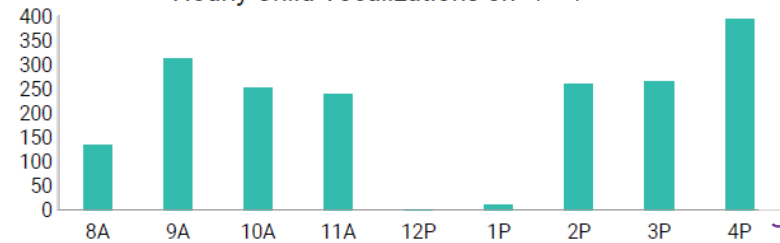

Hourly Child Vocalizations on 5/24/22

Average Hourly Child Vocalizations: The average number of vocalizations expressed by the child, indicating opportunities for adult engagement.

4

06-03-2022, 3:26:29 PM