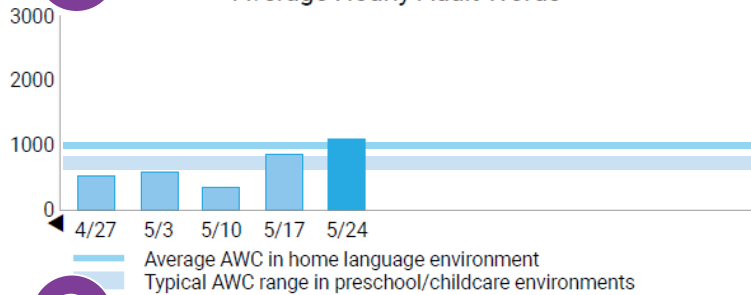

Average Hourly Adult Words: The average adult words spoken near the child plotted against nationwide benchmarks gathered from thousands of children.

CONFIDENTIAL

Rainbow Center - S05 Rainbow - Purple - 2020 Fall - 5/24/22

Hourly counts for adult words, conversational turns, and child vocalizations for the highlighted day.

Axel Purple (46 months as of 5/24/22)

1 Average Hourly Adult Words