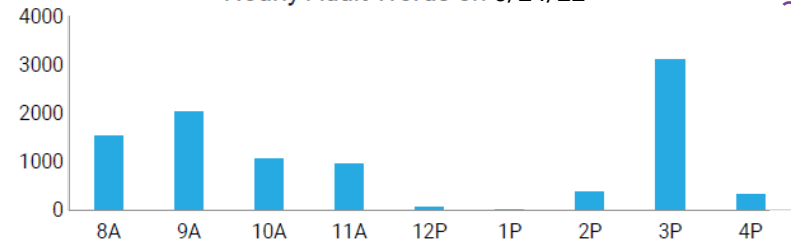

Daily Turns per Child shows this LENA Day's average hourly turns for a child. Gold bars to the left of child's name show previous LENA Days compared to this LENA Day (darker gold).

Average Hourly Adult Words: The average adult words spoken near the child plotted against nationwide benchmarks gathered from thousands of children.

CONFIDENTIAL

Rainbow Center - S05 Rainbow - Purple - 2020 Fall - 5/24/22

Hourly counts for adult words, conversational turns, and child vocalizations for the highlighted day.

Axel Purple (46 months as of 5/24/22)

1 Average Hourly Adult Words

Hourly Adult Words on 5/24/22

Average Hourly Turns: The average back-and-forth interactions between the child and adults week by week.

2 Average Hourly Conversational Turns

Hourly Conversational Turns on 5/24/22